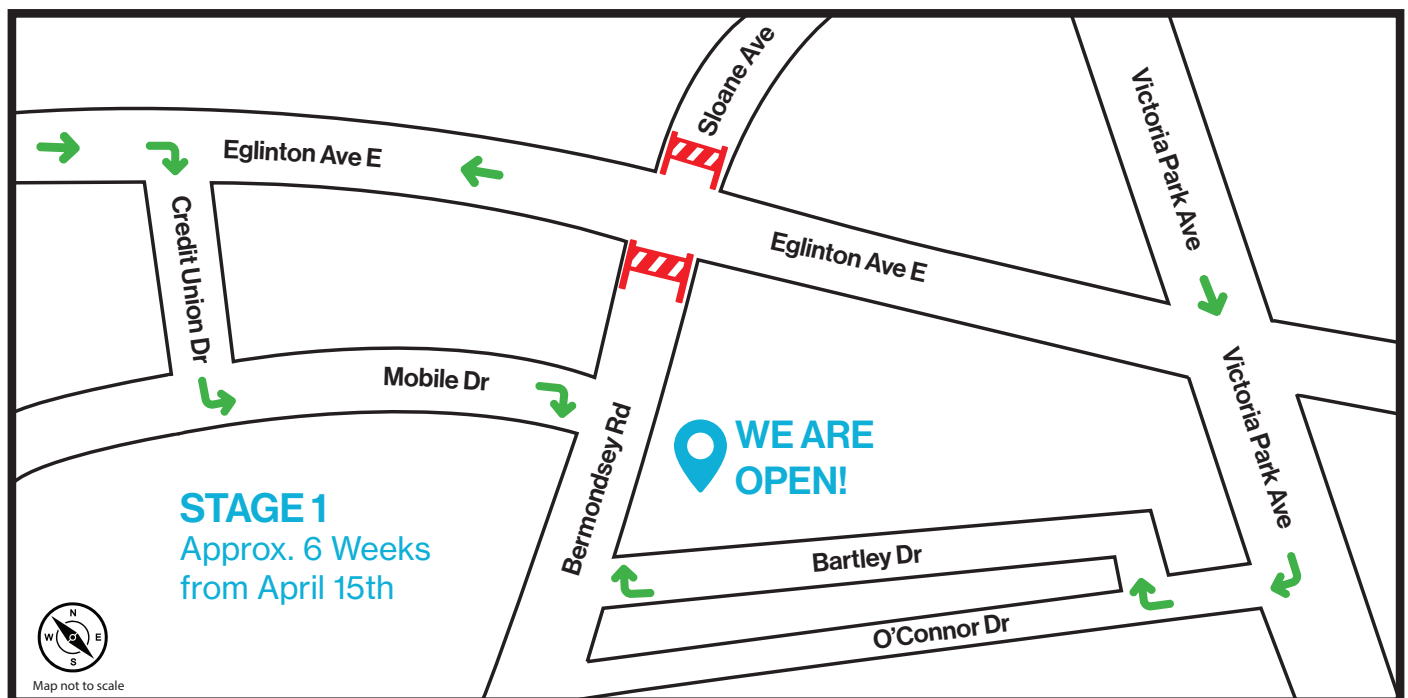

## Road Closure at Bermondsey/Sloane and Eglinton.

### Alternate routes:

You will still be able to access Bermondsey Rd from Eglinton Ave E. via alternate routes.

#### Option 1

- Turn on to Credit Union Dr, turn left to Mobile Dr, then right on to Bermondsey Rd.

#### Option 2

- Turn on to Victoria Park (heading South), turn right on to O'Connor Dr, turn right on Bartley Dr, then right on to Bermondsey Rd.

Starting April 15th, there will be multiple road closures on Bermondsey/Sloane and Eglinton. The closure is due to Road paving and guideway construction for the Eglinton Crosstown LRT.